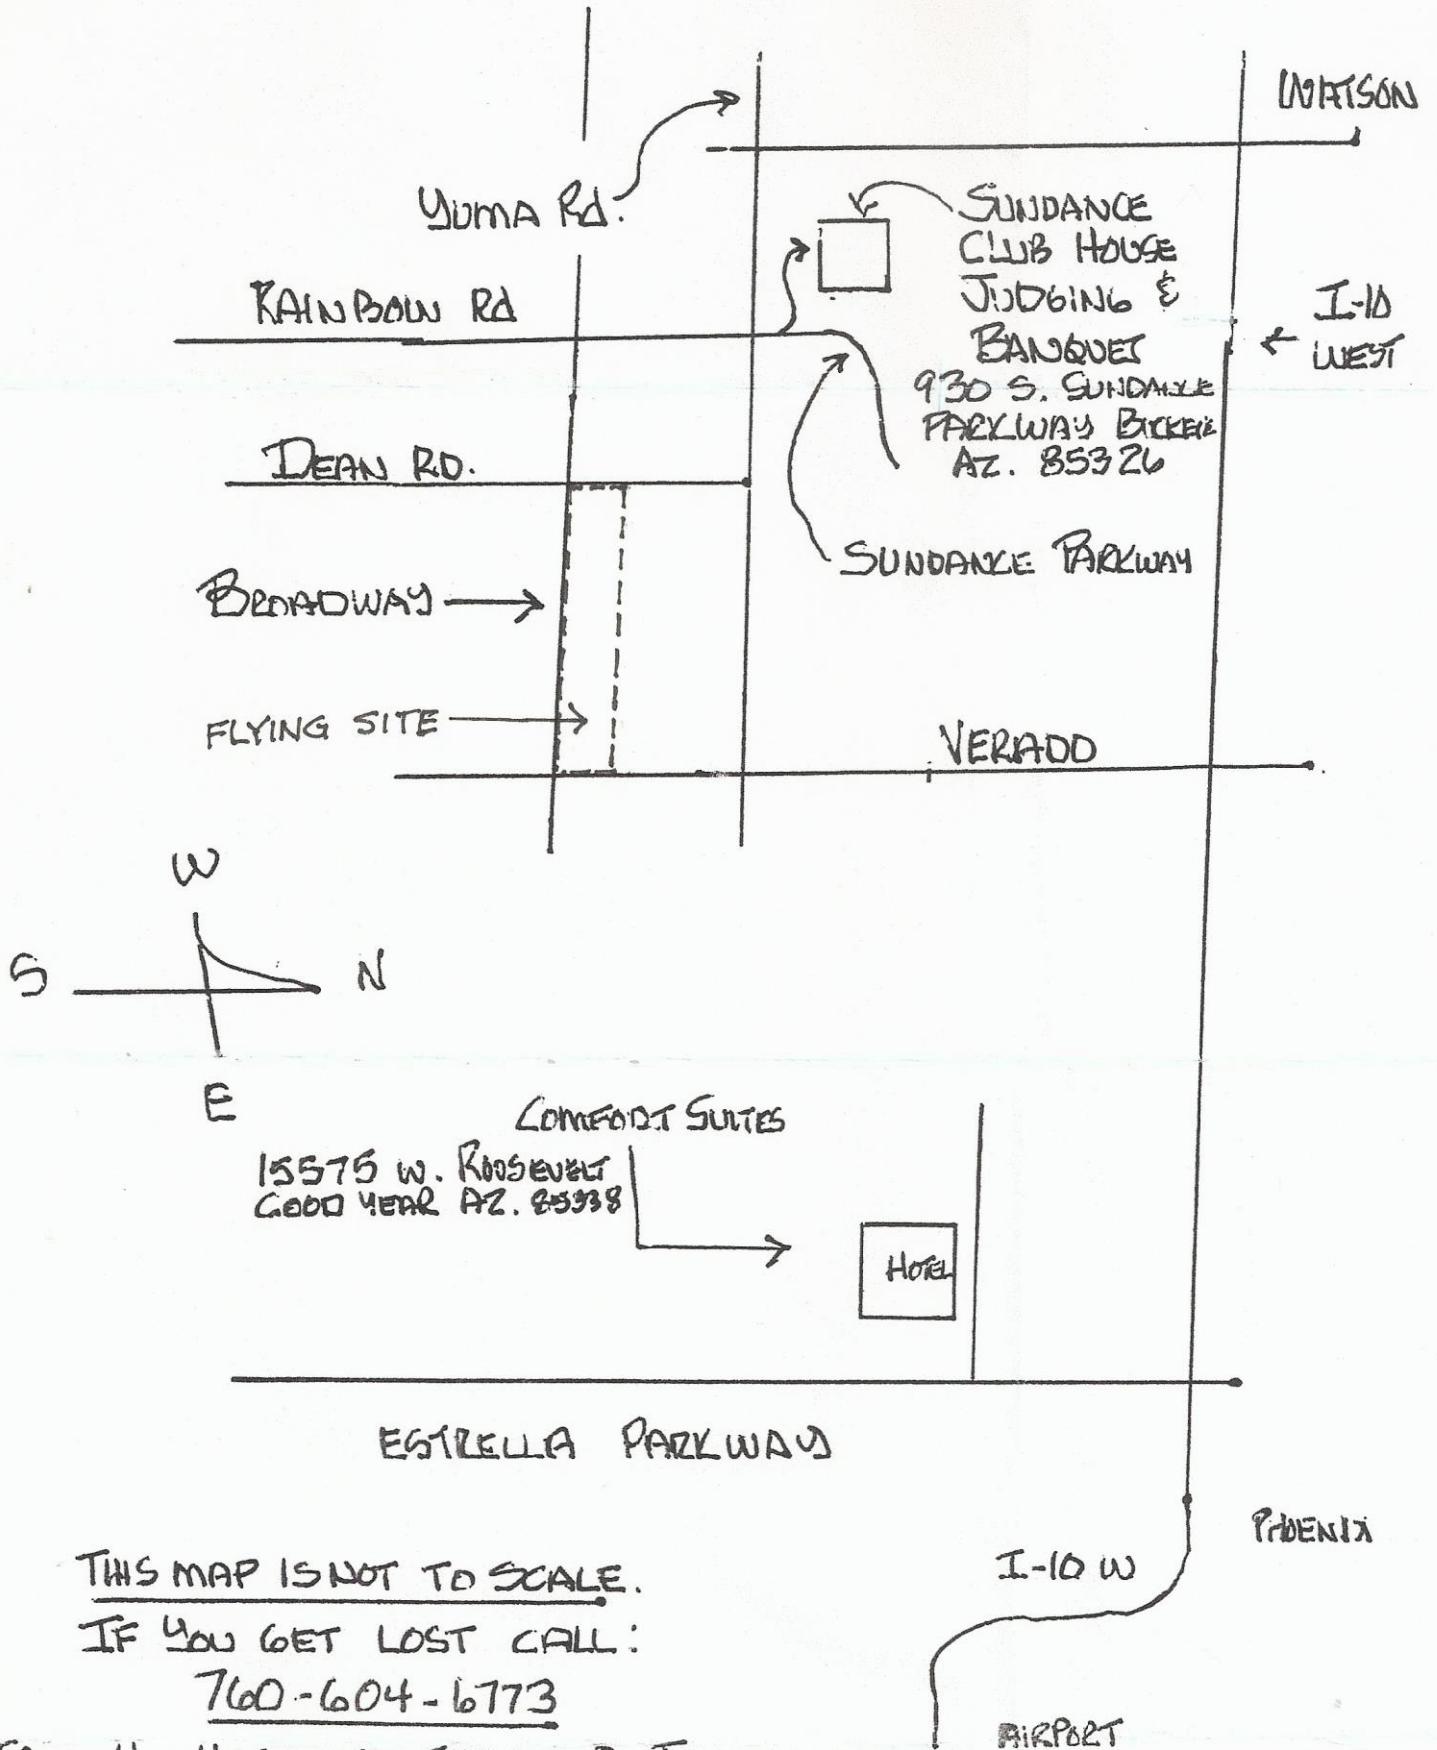

# WESTFAC EVENTS MAP

THIS MAP IS NOT TO SCALE.

IF YOU GET LOST CALL:

760-604-6773

FROM HQ. HOTEL TO FIELD OR JUDGING  
TRAVEL TIME EST. 20MIN.